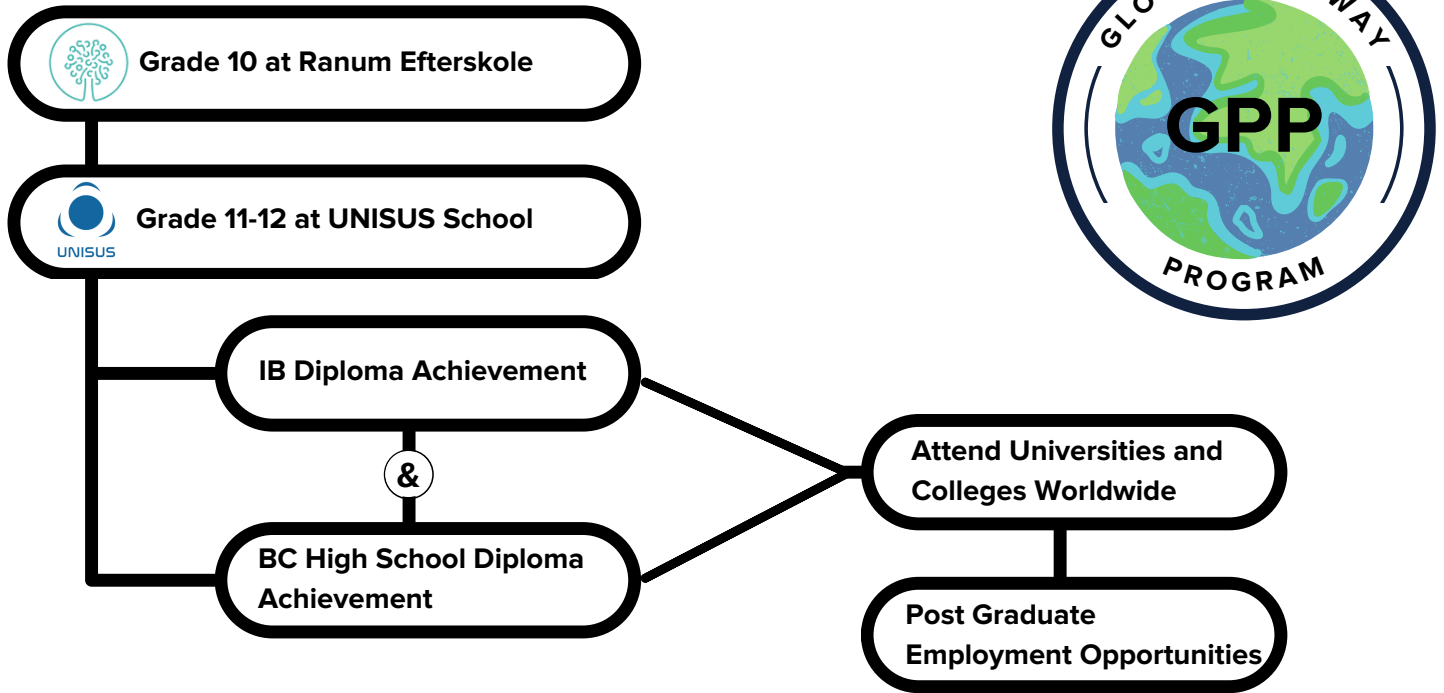

GLOBAL PATHWAY PROGRAM (GPP)